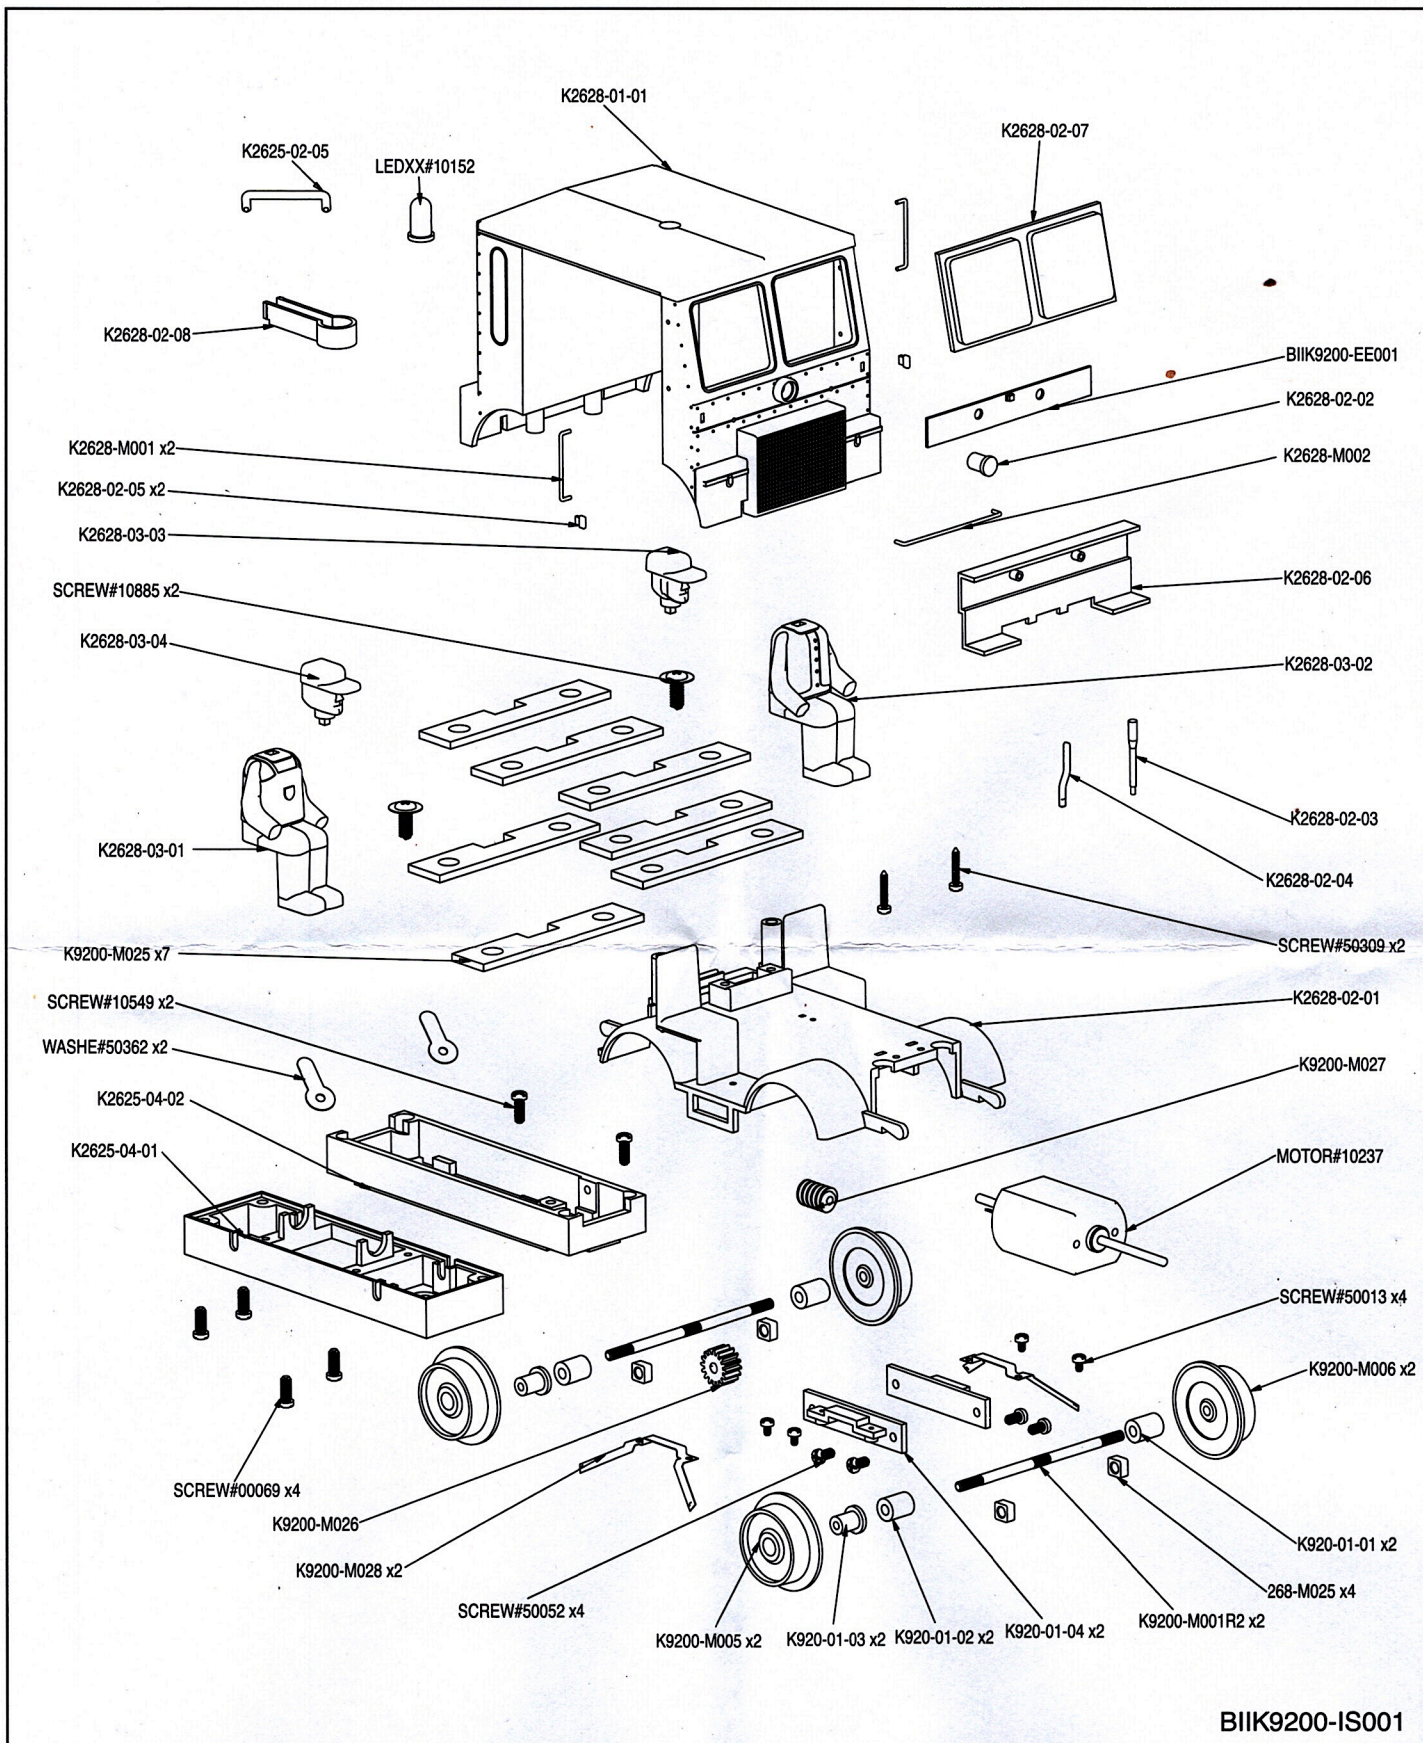

BACHMANN®

LARGE SCALE SPEEDER

BIIK9200-IS001

Direct inquiries to:

Attention: Service Department
Bachmann Industries, Inc.
 1400 East Erie Avenue
 Philadelphia, PA 19124
 USA

Telephone:
 800-356-3910 (toll free within the
 United States and Canada only)
Telephone:
 215-533-1600 (for all countries)
E-mail: service@bachmanntrains.com